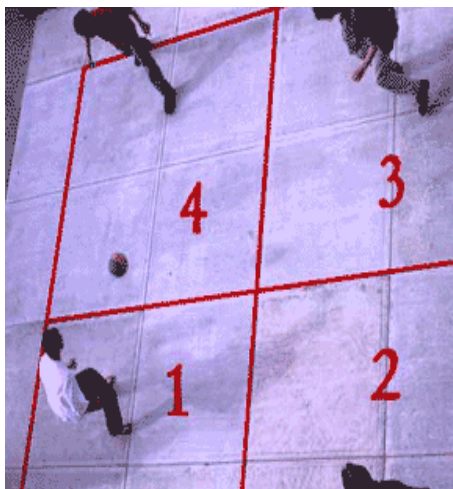

MLM Children's Foursquare Tournament

METRO
LUTHERAN
MINISTRY

Sunday, Feb 26th, 2012

2 pm check-in, 2:30-5:30 pm play

*Calvary Lutheran School/Lutheran High School
12411 Wornall, Kansas City, MO*

- > **Open to all 3rd-6th graders**
- > **Teams consist of 4-6 players per team (4 will play per match) (churches can send more than one team)**
- > **\$30 entry fee per team**
- > **Every team should have at least two adult chaperones**
- > **Each player is asked to gather pledges from family and friends (request of at least \$25 per player)**
- > **Check-in starts at 2 pm. Games start at 2:30 pm**
- > **Food, fellowship and other fun activities provided between matches**
- > **Non-Competitive Matches (Just Fun!). Awards for all including most wins, most losses, most # of pledges and highest \$ amount of pledges**